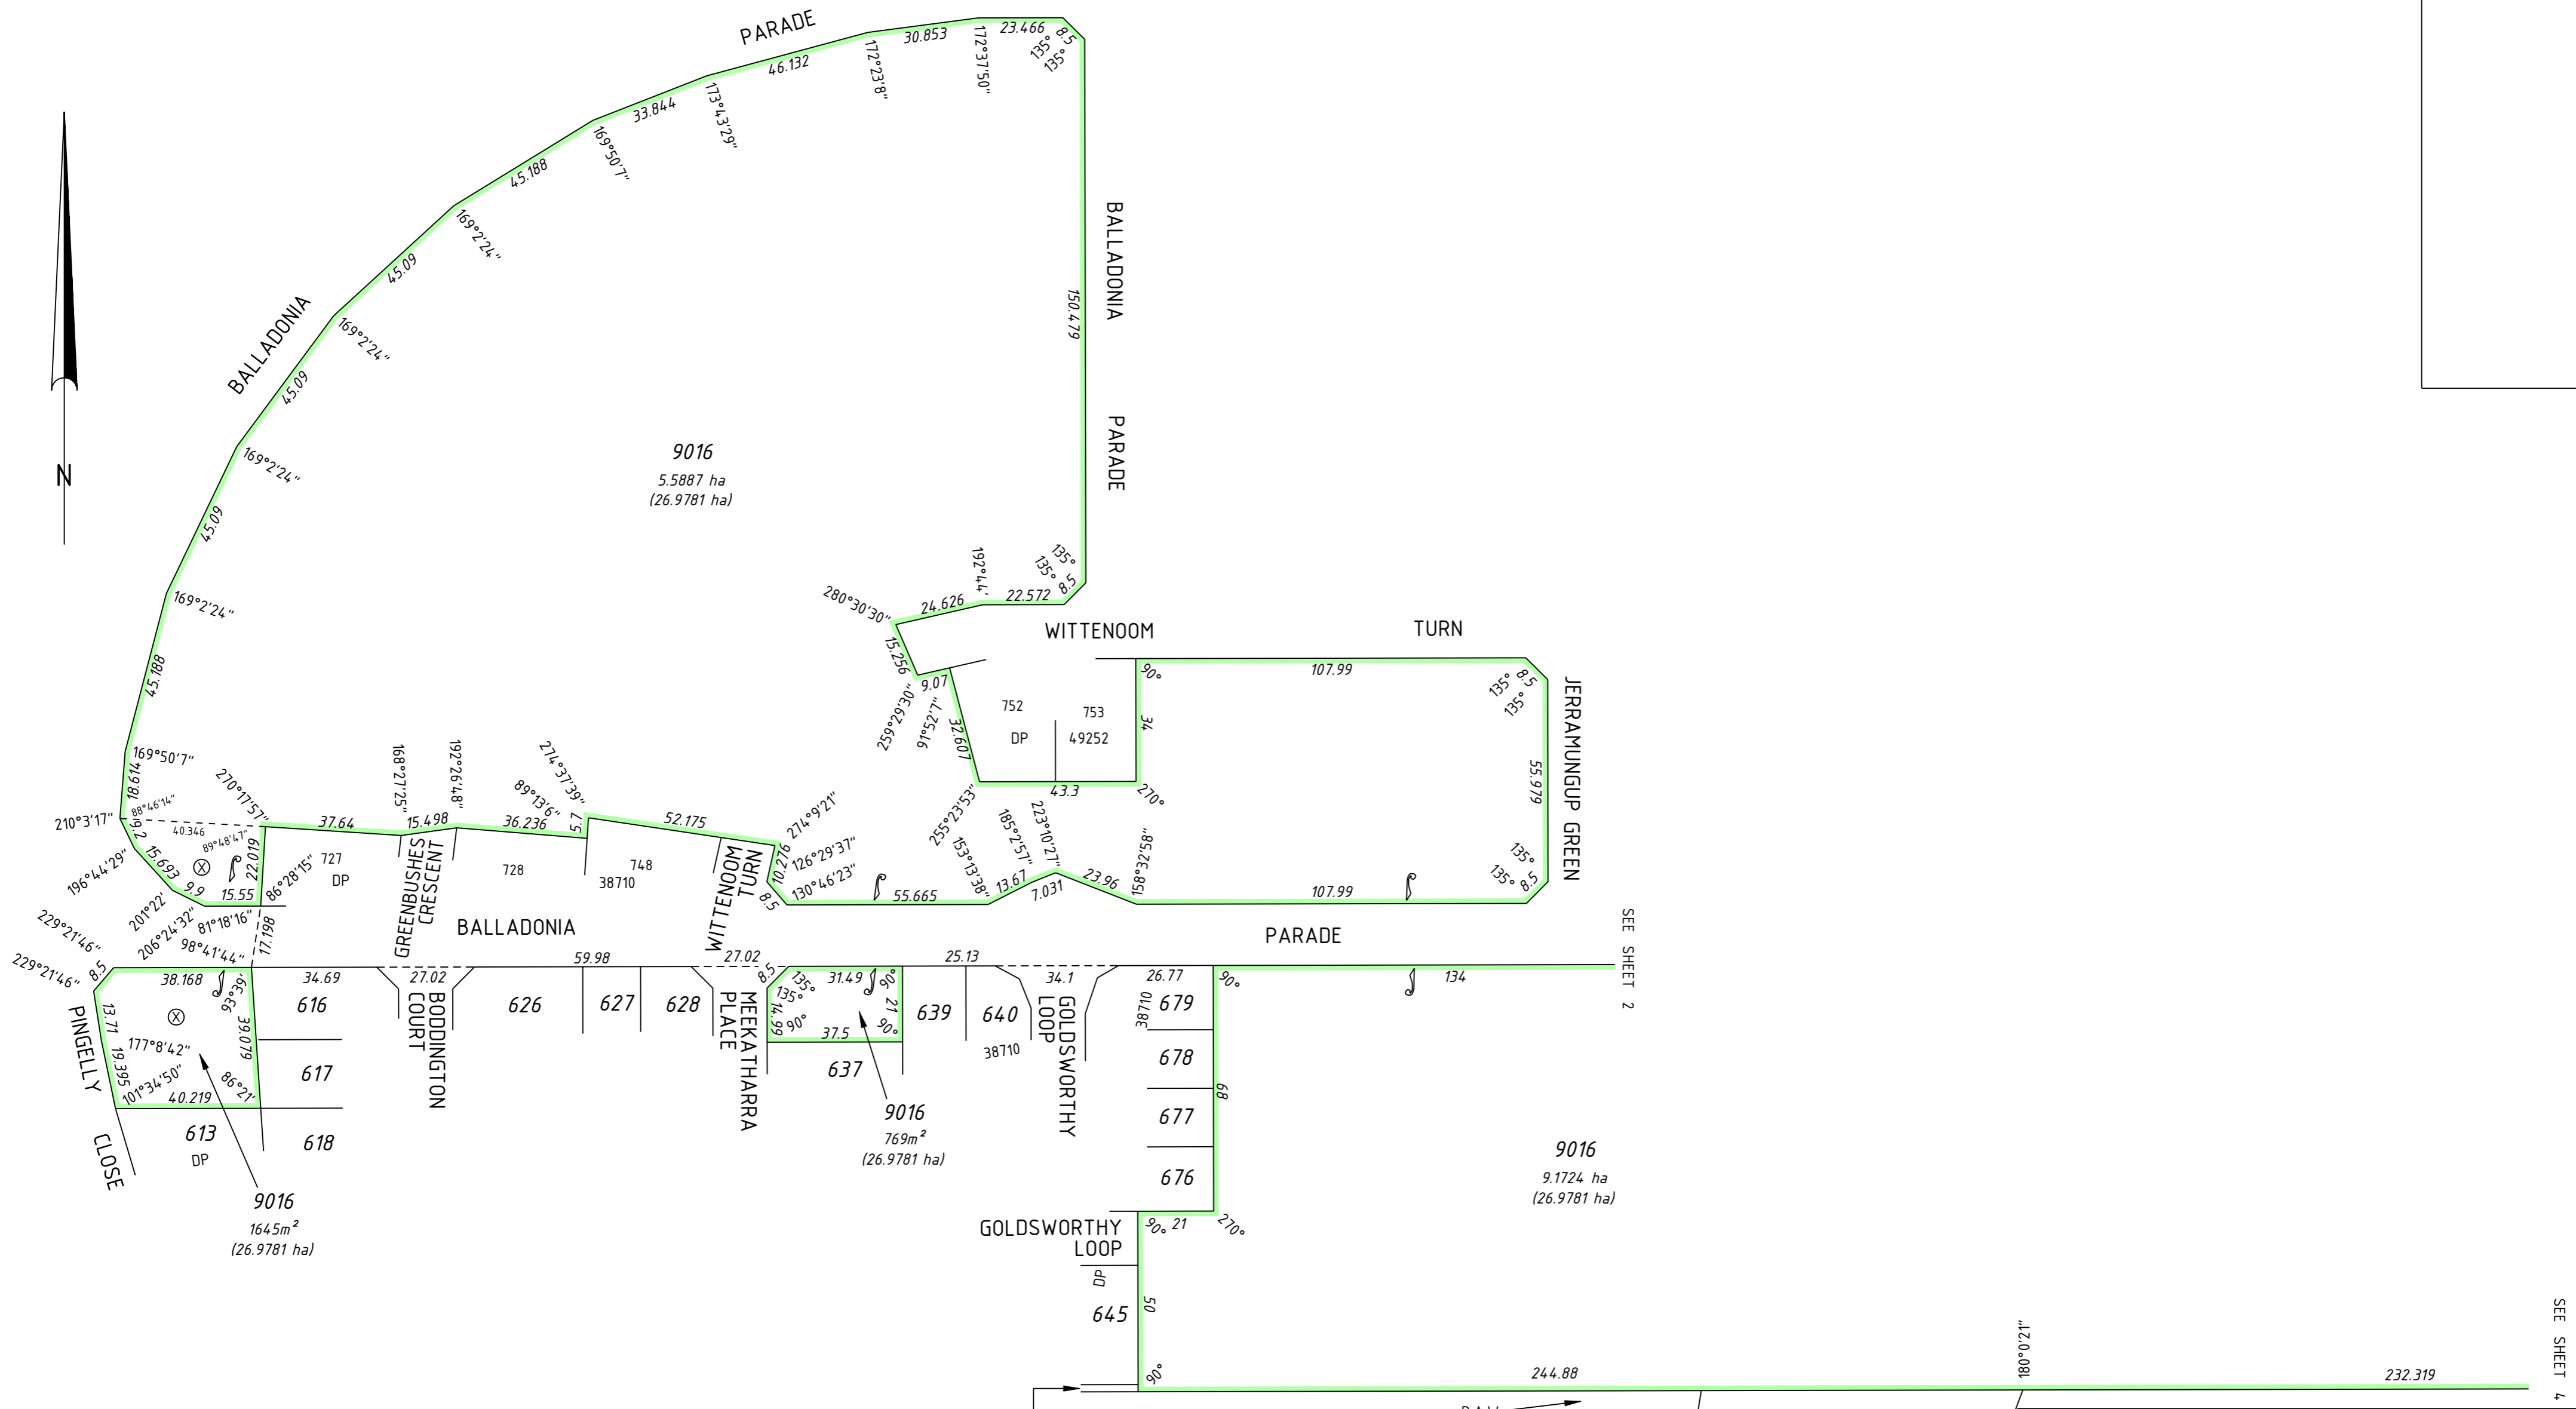

13

17

90°

13

17

SEE SHEET 3

SCALE: 1:750
AT A2 SIZE
ALL DISTANCES ARE IN METRES

0 10 20 30 40 50

FOR INTERESTS AND NOTIFICATIONS SEE SHEET 1

SCALE: 1:1250
 AT A2 SIZE
 ALL DISTANCES ARE IN METRES

P.A.W.
 2442
 DP 38710

P.A.W.
 57
 P 17909

9005
 DP 38602

 FUGRO SPATIAL SOLUTIONS Pty. Ltd. 67/140104-7 (Rev.0)		 Landgate Western Australian Land Information Authority
SHEET 3 OF 5 VERSION 3		DEPOSITED PLAN <h1>77197</h1>