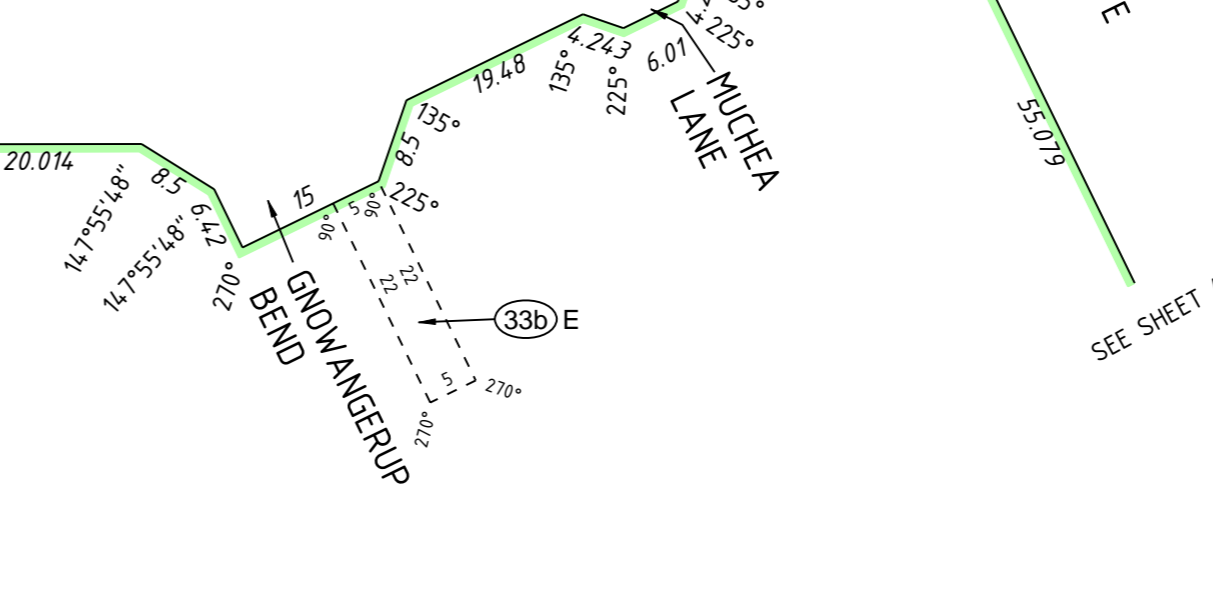

NULLAGINE

PASS

KELLERBERRIN

TURN

FOR INTERESTS AND NOTIFICATIONS SEE SHEET 1
FOR HEADING SEE SHEET 1

WITTENOOM TURN

WYALKATCHEM APPROACH

BRACE Highbury

90°

17

146°1'50"

236°1'50"

90°

13

17

90°

13

17

90°

13

17

SEE SHEET 3

SCALE: 1:750
AT A2 SIZE
ALL DISTANCES ARE IN METRES

0 10 20 30 40 50