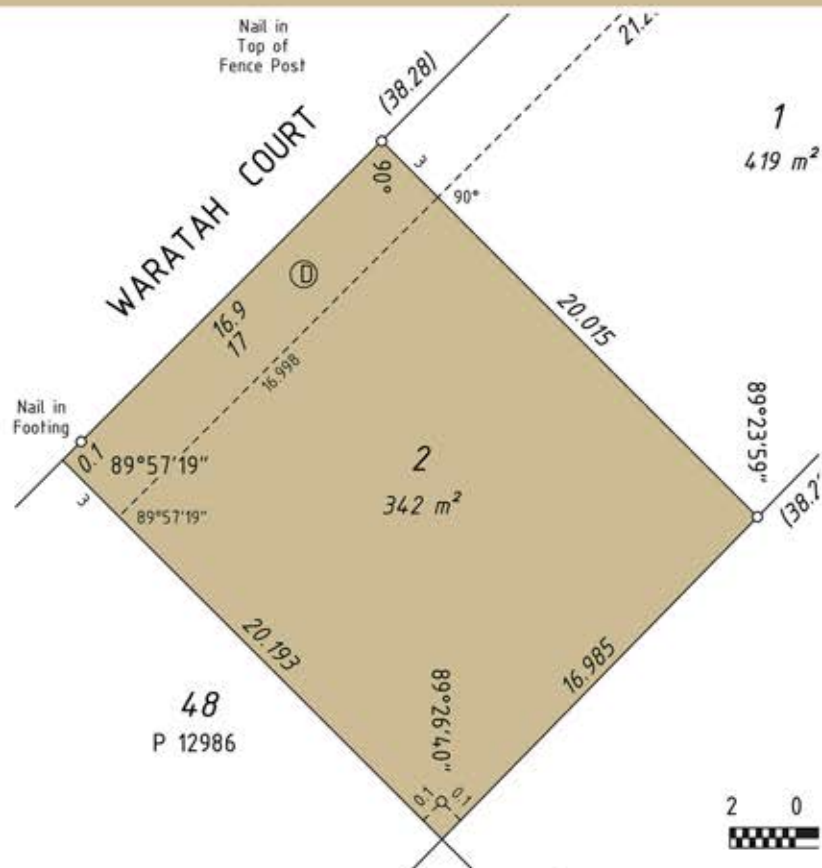

**Lot 2 Waratah Court
Maddington, WA
342 Sqm
\$210,000**

**Beaut 342m² lot for sale in quiet cul-de-sac.
Why look elsewhere when you can see the
beauty of this land site in price and location?
This lot has street frontage on Waratah Court.
Quality homes with street appeal nearby.**